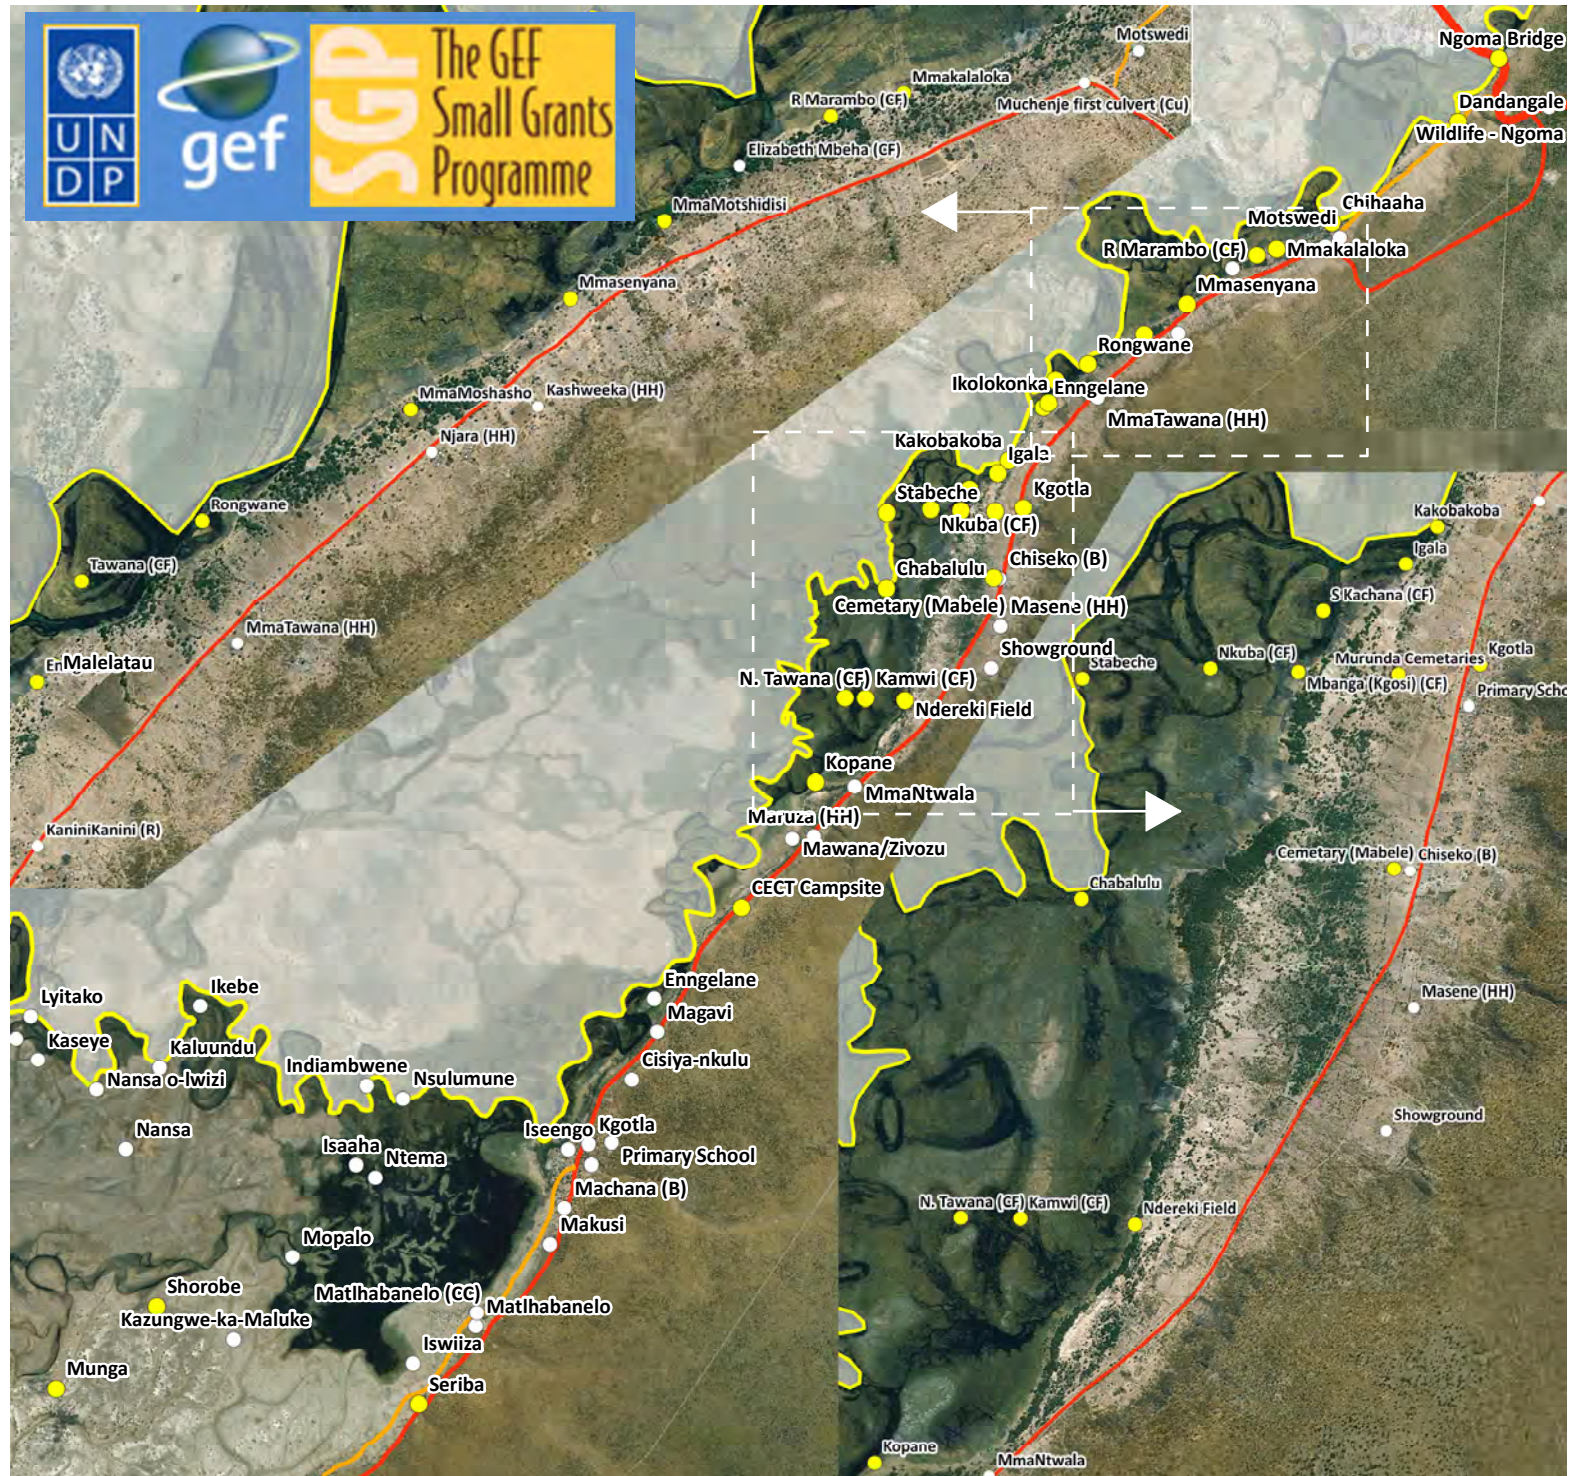

Mabele

- Resource Locations
- Other Locations
- Track
- Road
- International Boundary

CARACAL
Centre for Conservation of African Resources:
Animals, Communities and Land use

0 1 2 4 km

Map prepared Dec 2011
(Imagery: April 2005)