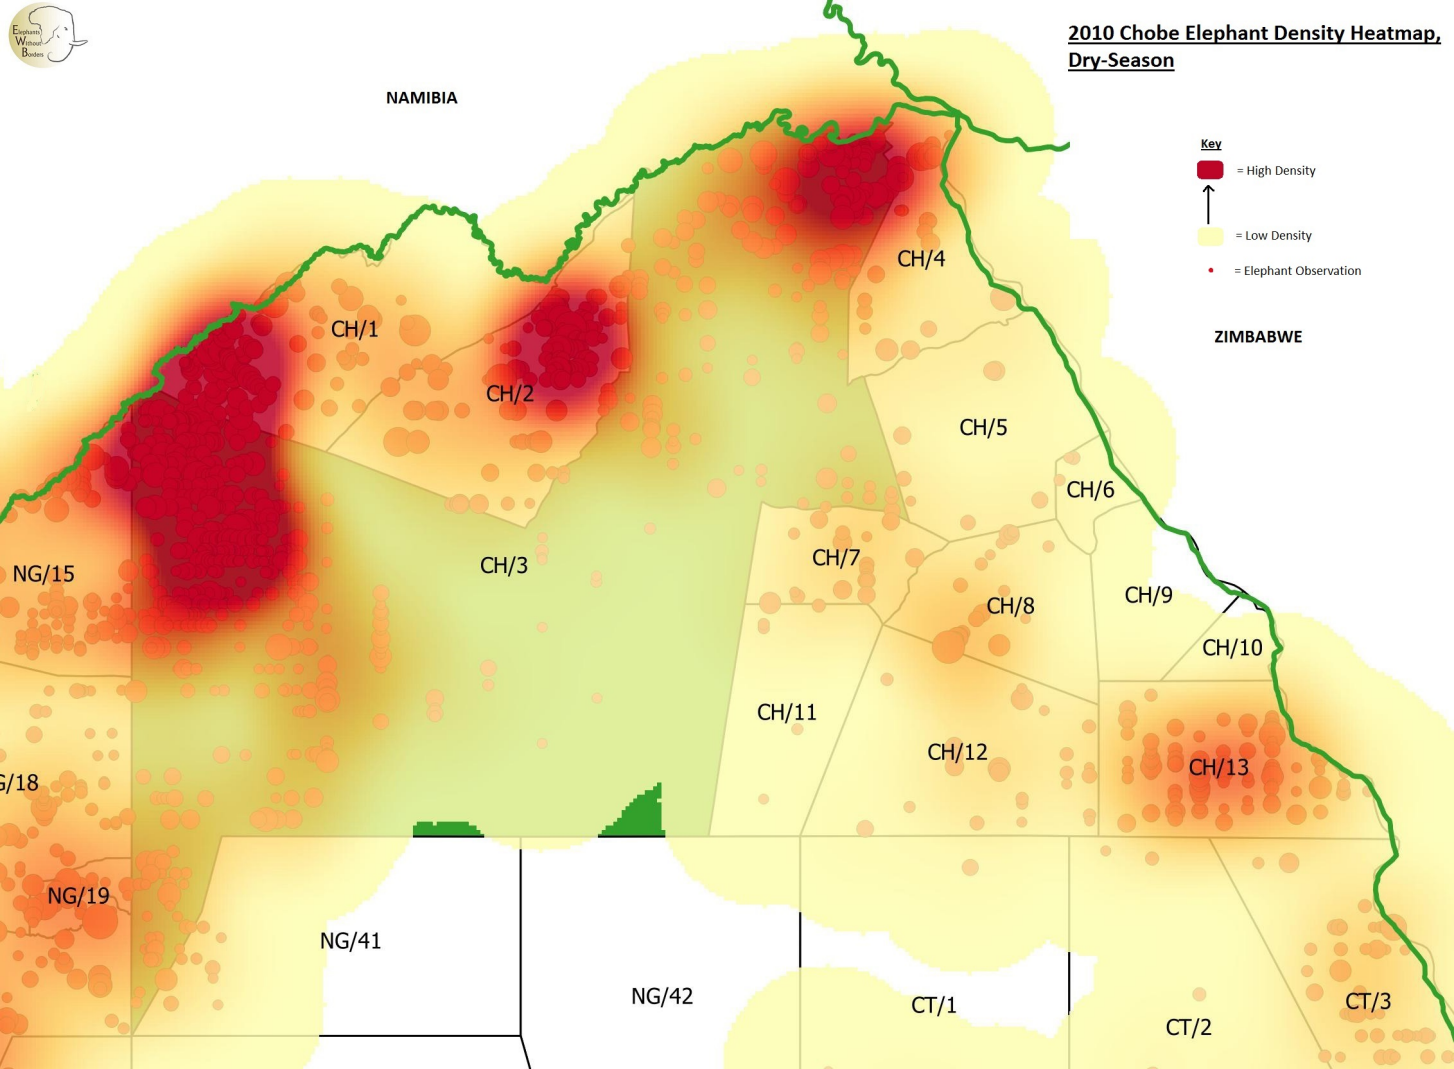

2010 Chobe Elephant Density Heatmap, Dry-Season

NAMIBIA

Key

■ = High Density

■ = Low Density

• = Elephant Observation

ZIMBABWE