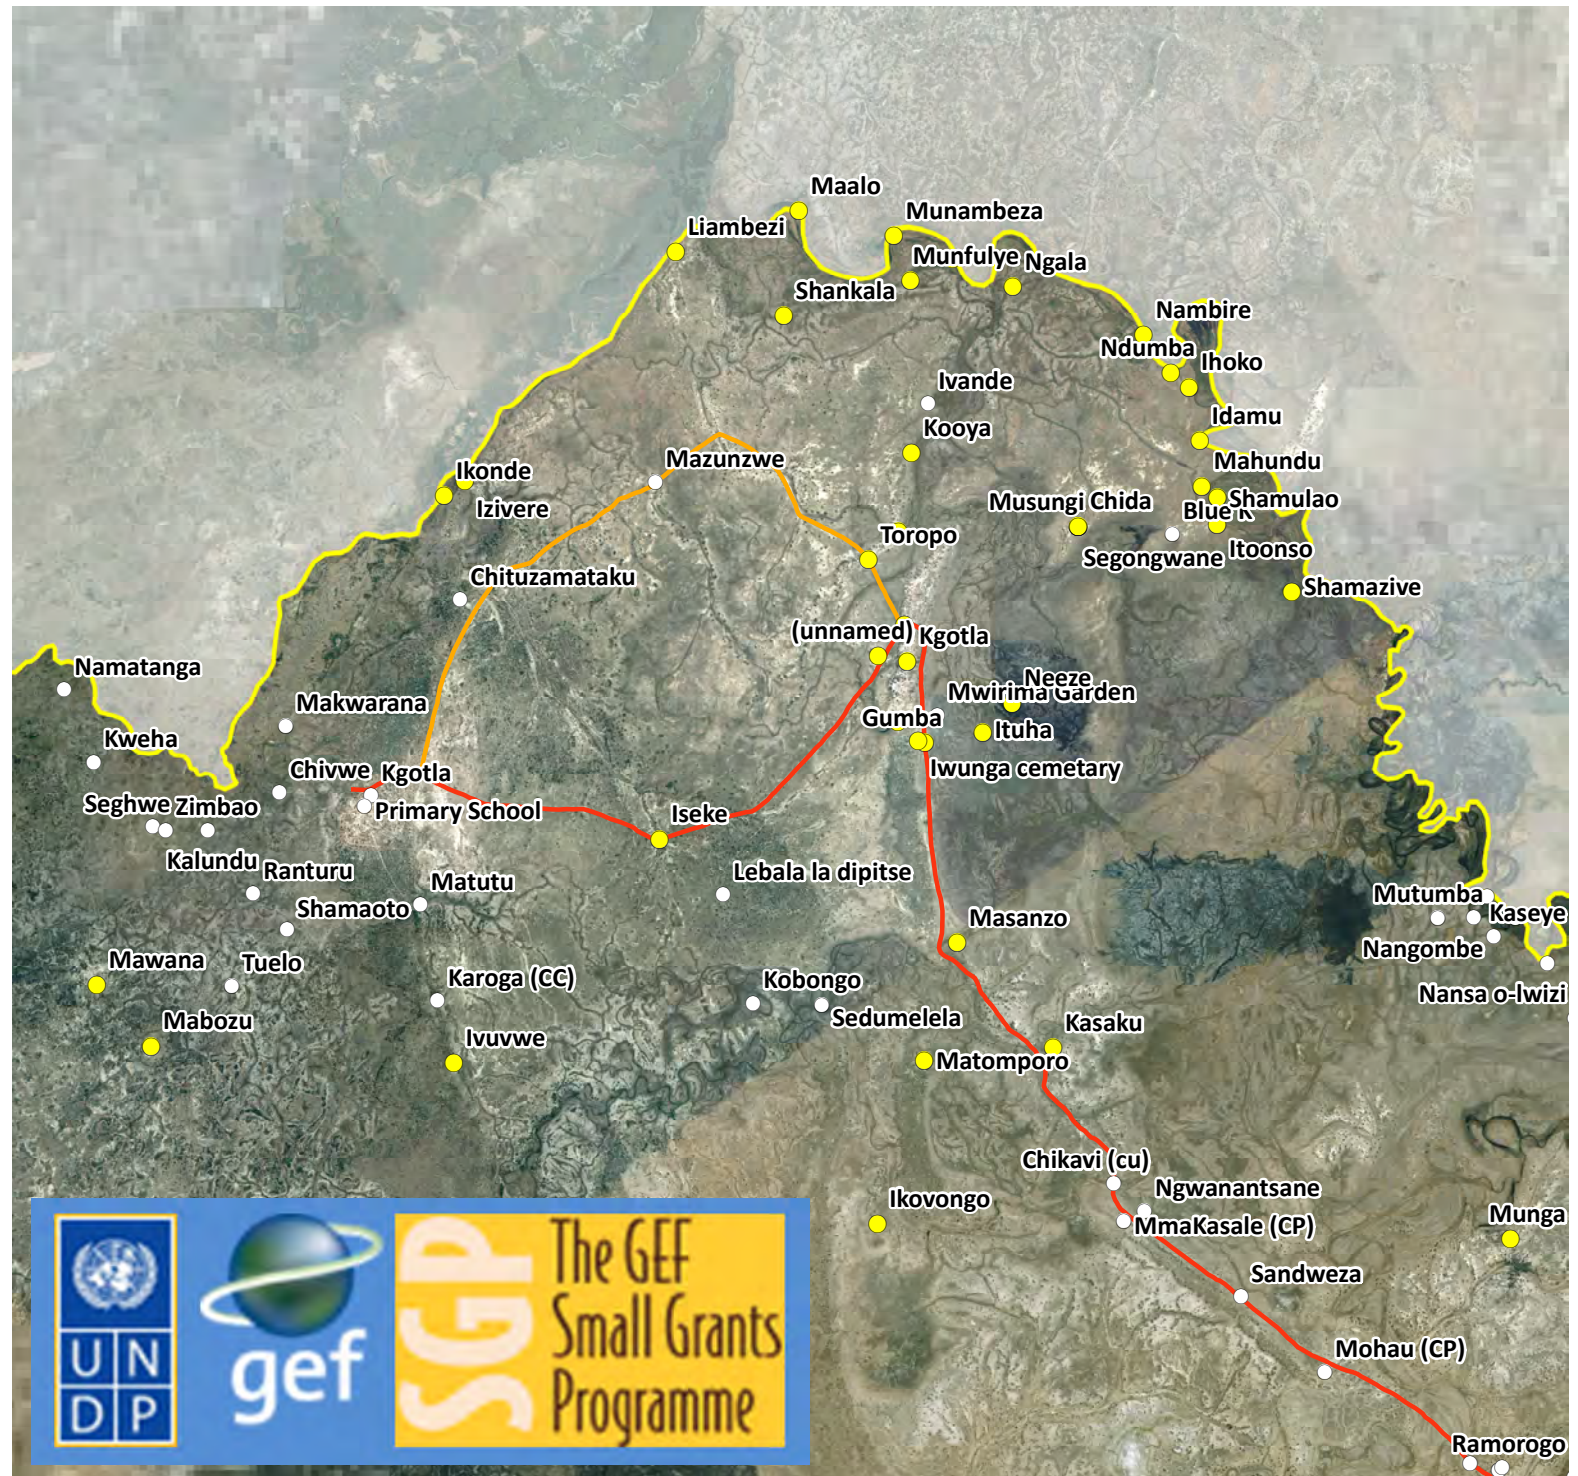

Nandavwe (S a t a u)

- Resource Locations
- Other Locations
- Track
- Road
- International Boundary

CARACAL
Centre for Conservation of African Resources:
Animals, Communities and Land use

0 1.25 2.5 5 km

Map prepared Dec 2011
(Imagery: April 2005)

UNDP

gef

SGP The GEF Small Grants Programme