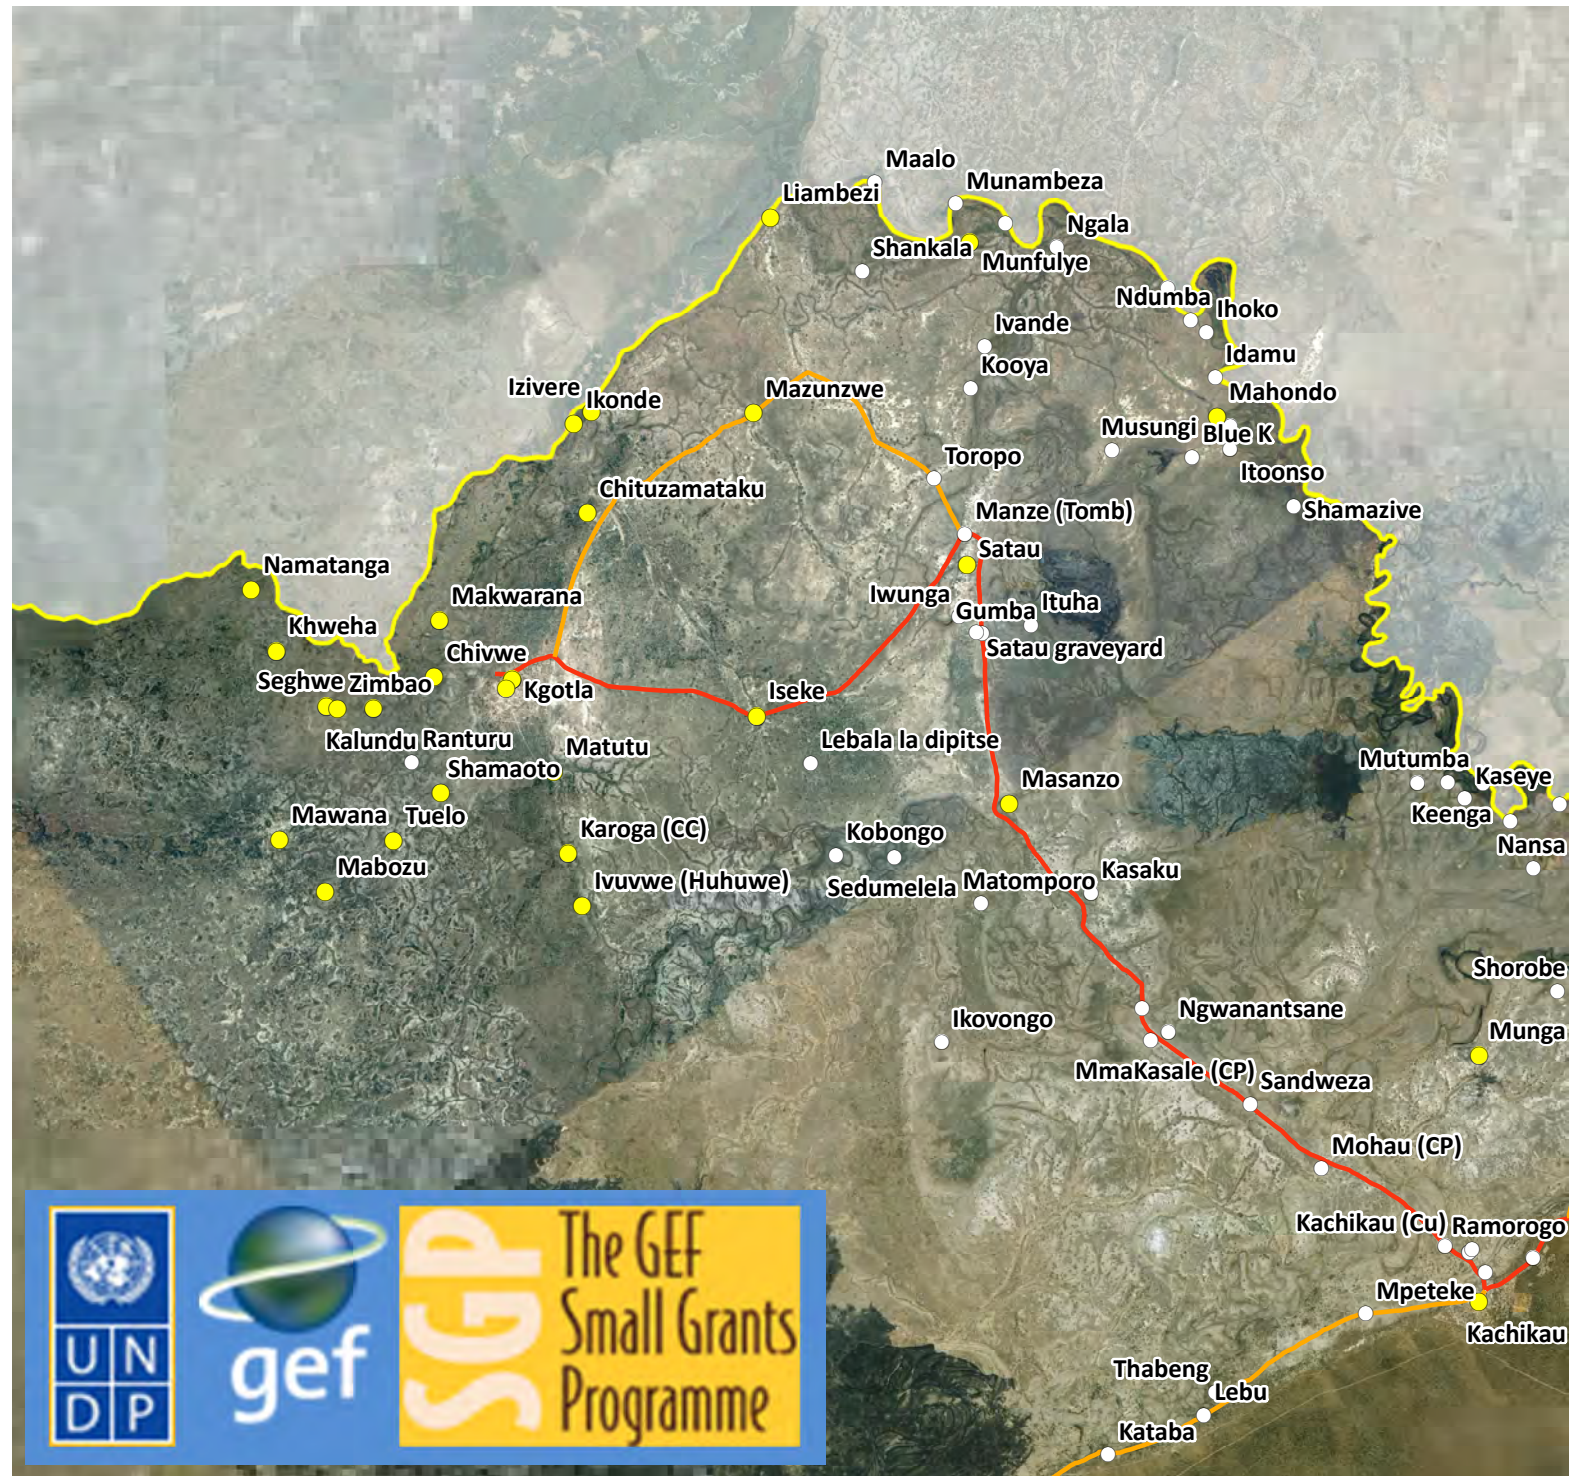

# Parakurungu

- Resource Locations
- Other Locations
- Track
- Road
- International Boundary

**CARACAL**  
Centre for Conservation of African Resources:  
Animals, Communities and Land use

0 1.5 3 6 km

Map prepared Dec 2011  
(Imagery: April 2005)

UNDP GEF SGP The GEF Small Grants Programme