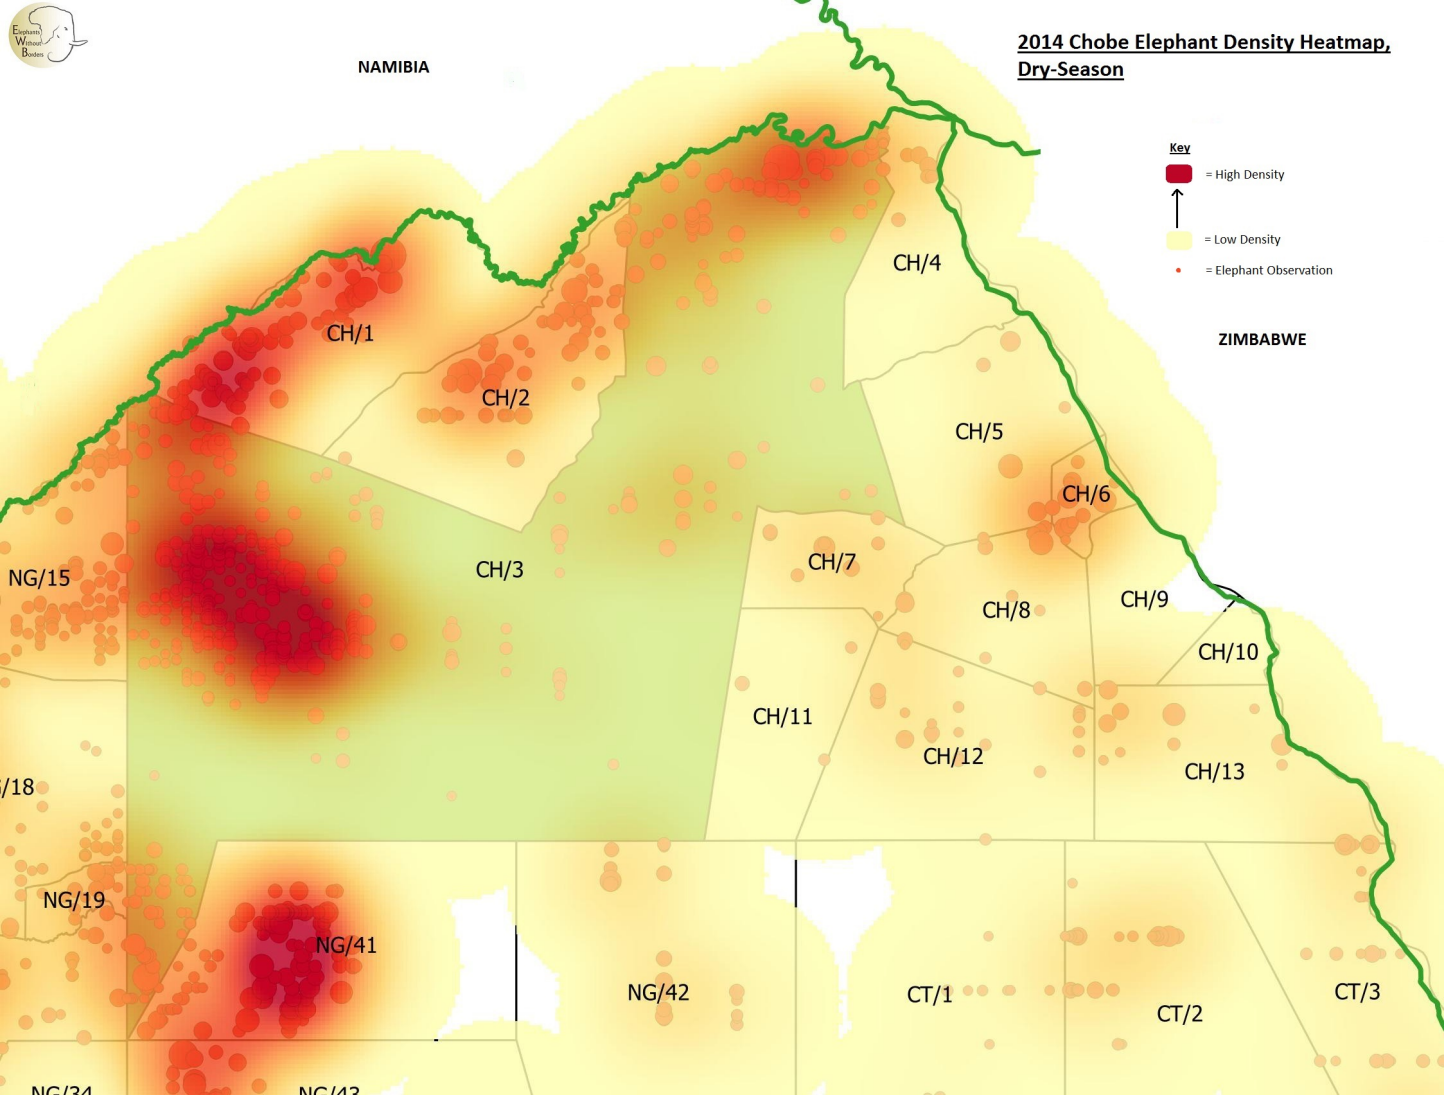

NAMIBIA

2014 Chobe Elephant Density Heatmap, Dry-Season

Key

- = High Density
- = Low Density
- = Elephant Observation

ZIMBABWE

CH/1

CH/2

CH/4

CH/5

CH/6

NG/15

CH/3

CH/7

CH/8

CH/9

CH/10

/18

CH/11

CH/12

CH/13

NG/19

NG/41

NG/42

CT/1